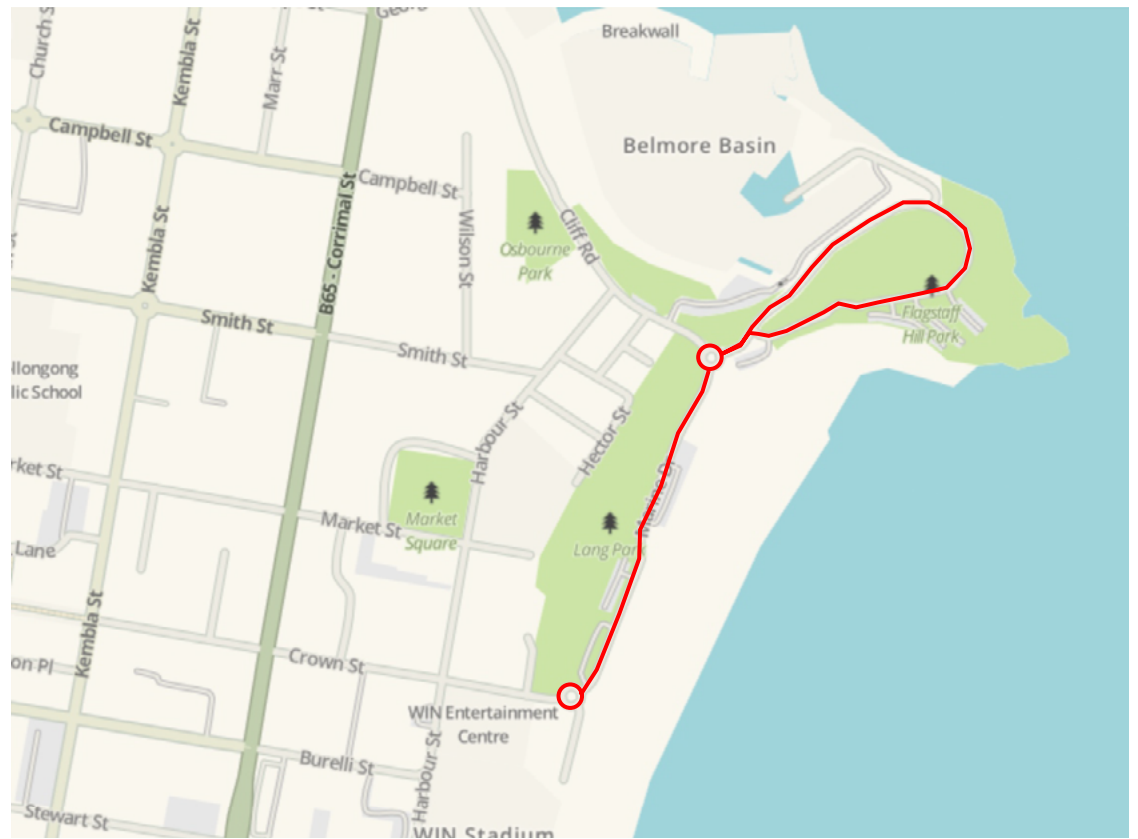

RIDE

WOLLONGONG

Festival of Cycling

CHANGED TRAFFIC CONDITIONS

SUNDAY 8TH SEPTEMBER

ROAD CLOSED	WHERE	TIME
Endeavour Drive	Closed at Cliff Rd	7.00am to 5.00pm
Marine Drive	Closed between Cliff Rd & Crown St	7.00am to 5.00pm
Cliff Road	Closed between Marine Dr & George Hanley Dr	8.30am to 9.00am

Join us on Sunday 8th for the
Community Ride, All Abilities Ride & Family Ride

**CHANGED TRAFFIC CONDITIONS WILL APPLY ON
 SUN 8TH SEP 2024**

Please take time to read this IMPORTANT information regarding changed traffic conditions whilst Ride Wollongong is taking place.

You will find road closure details, parking information and maps which will outline how residents are able to travel during the event.

Thank you for your co-operation and patience during this time. For more information visit www.eliteenergy.com.au or phone (02) 4423 7775.