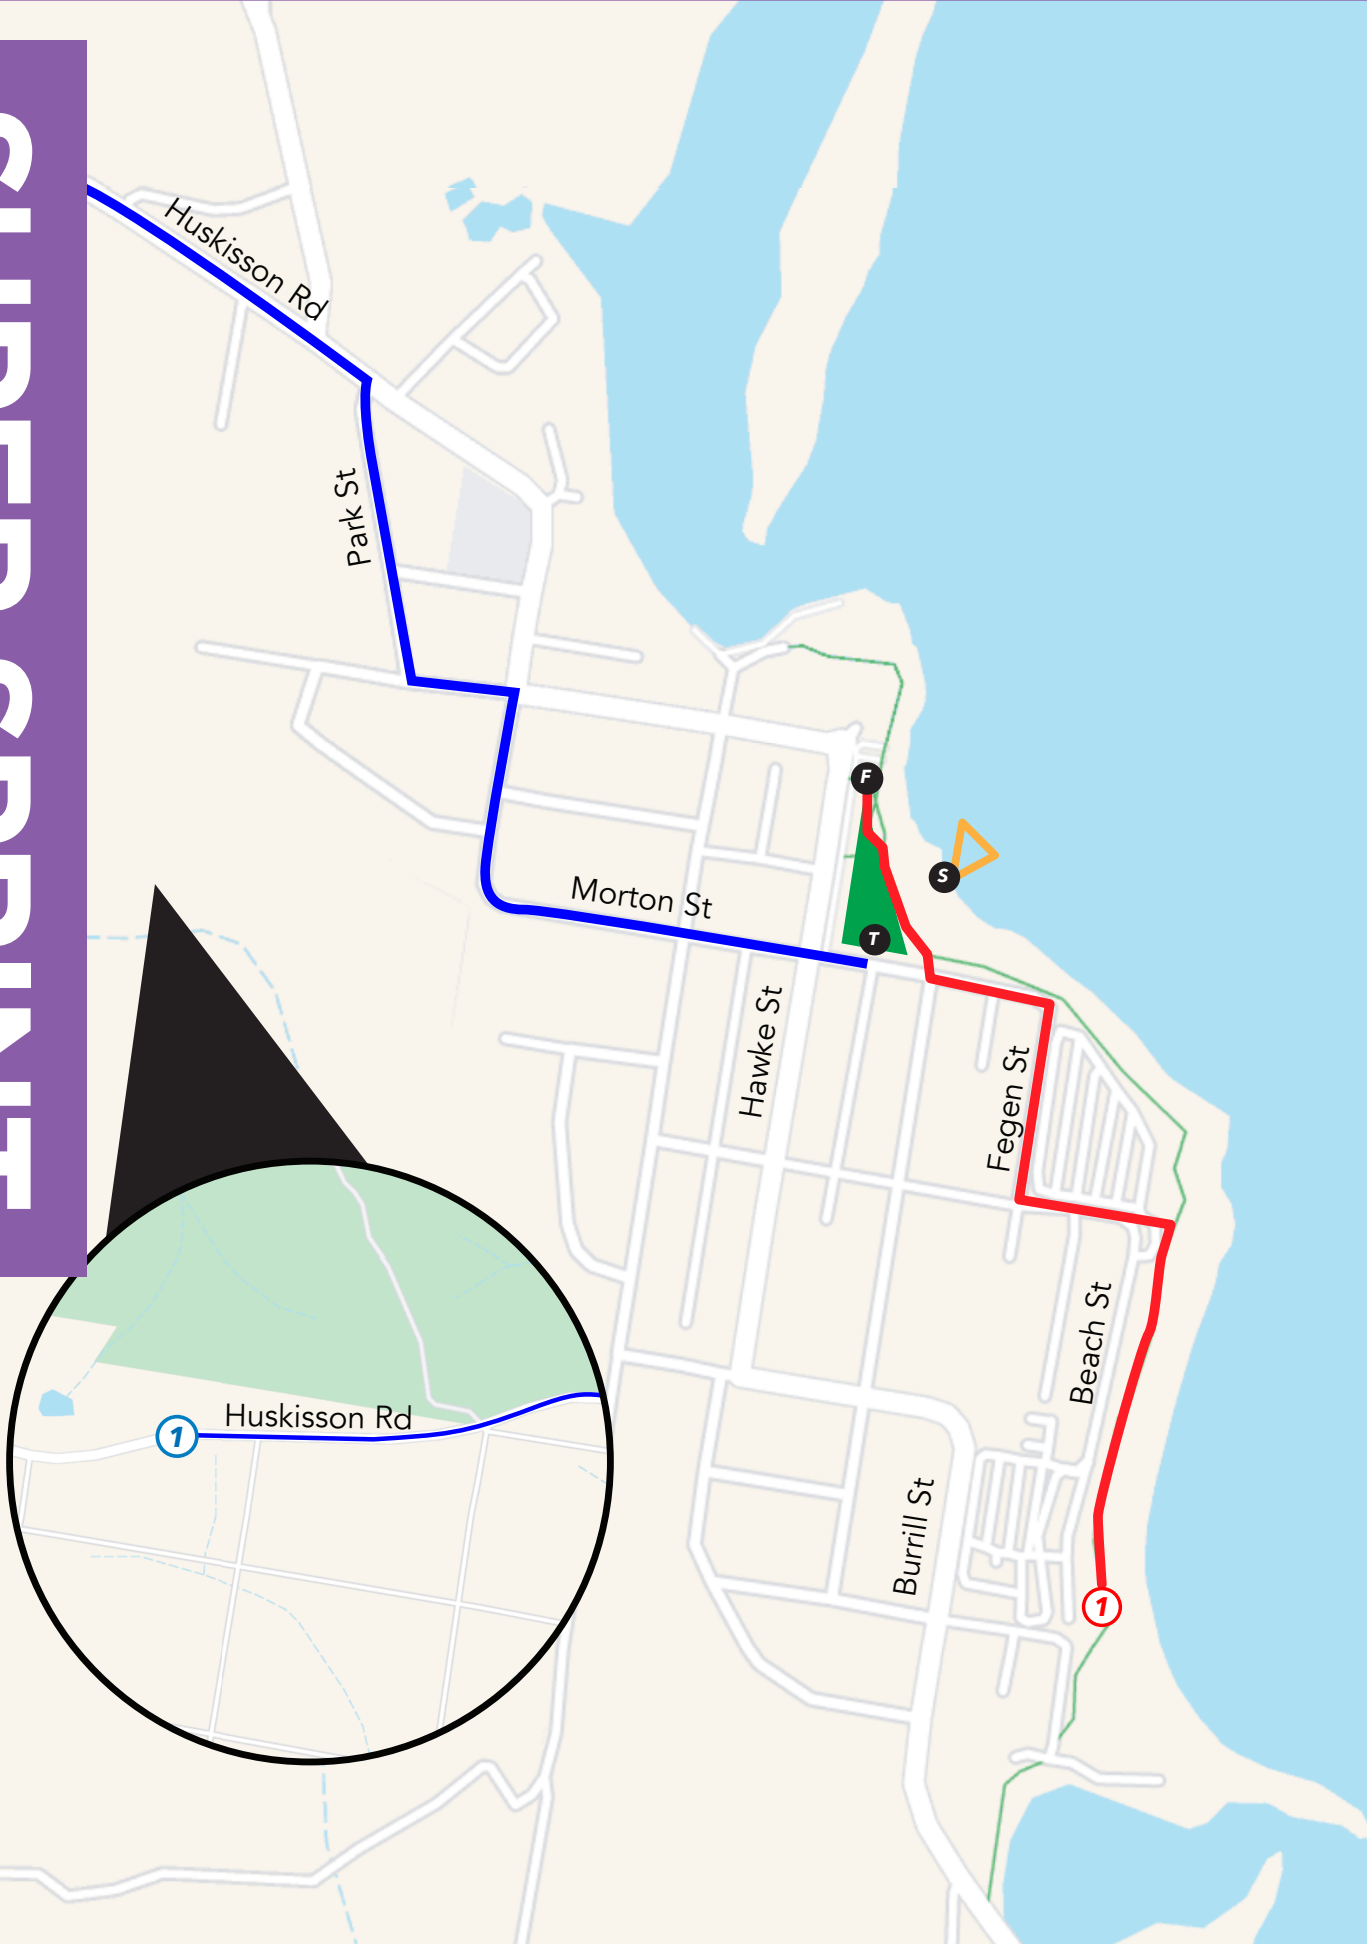

SUPER SPRINT

TRI HUSKY
SWIM . BIKE . RUN

- S** START
- F** FINISH
- T** TRANSITION
- 1** BIKE TURN
- 1** RUN TURN

SWIM 200M

BIKE 8KM

RUN 2KM